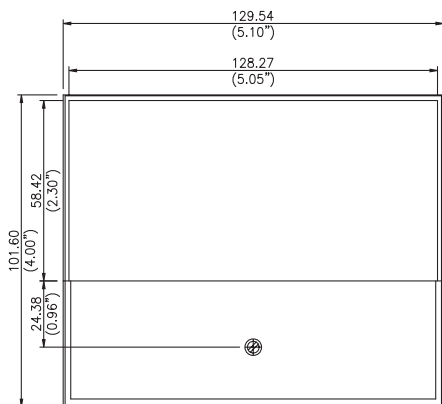

Dimensions – Surface Mount

Model 361

Model 362

Model 363

Model 364

Dimensions – Panel Mount

Model 361
Surface Mount Cut-out

Window Mount Cut-out