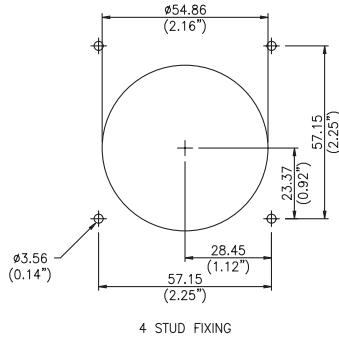

Model 363
Surface Mount Cut-out