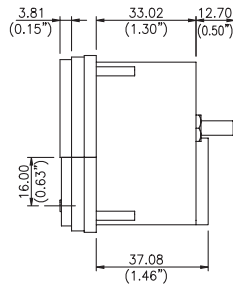

Dimensions – Surface Mount

Model 361

Model 362

Model 363

Model 364

Dimensions – Panel Mount

Model 361
Surface Mount Cut-out

Window Mount Cut-out